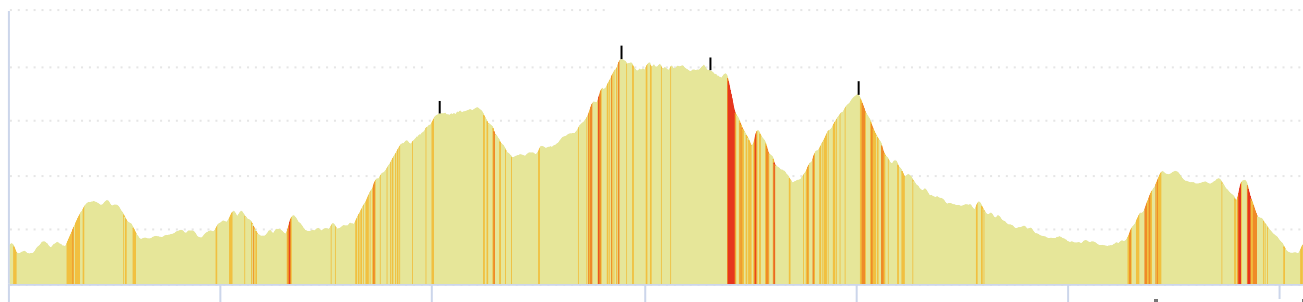

11187567 | Cyclisme - Route | Le Mont Lozère
Saint-André-de-Roquepertuis -> Saint-André-de-Roquepertuis
↔ 152.95 km ⬆️ 1960 m ⬇️ 1960 m ⬆️ 90 m ⬆️ 659 m

<5% <7% <10% <15% >15%

90m 659m 1960m 1960m

5 km

Leaflet | Maps © Thunderforest thunderforest.com - Data © OpenStreetMap contributors

© 2020 Openrunner