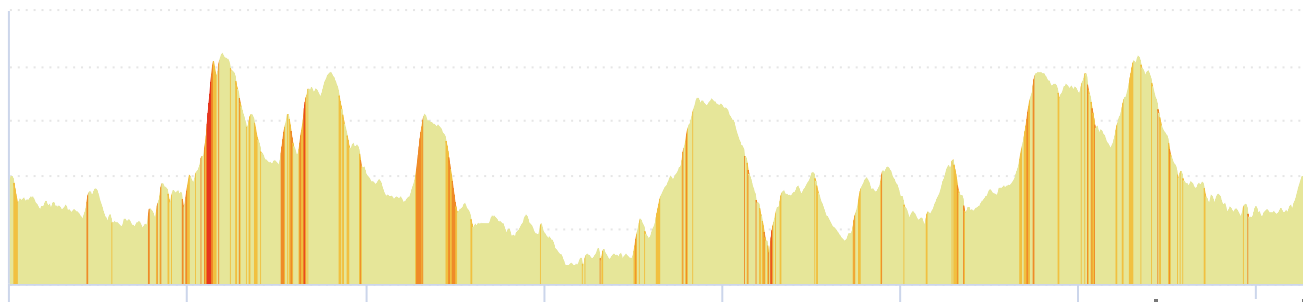

11193379 | Cyclisme - Route | Uzège - Pont du Gard
Saint-André-de-Roquepertuis -> Saint-André-de-Roquepertuis
145.399 km ↑ 1760 m ↓ 1760 m ▲ 20 m ▲ 254 m

<5% <7% <10% <15% >15%

20m 254m 1760m 1760m

5 km

Leaflet | Maps © Thunderforest thunderforest.com - Data © OpenStreetMap contributors, Powered by GraphHopper